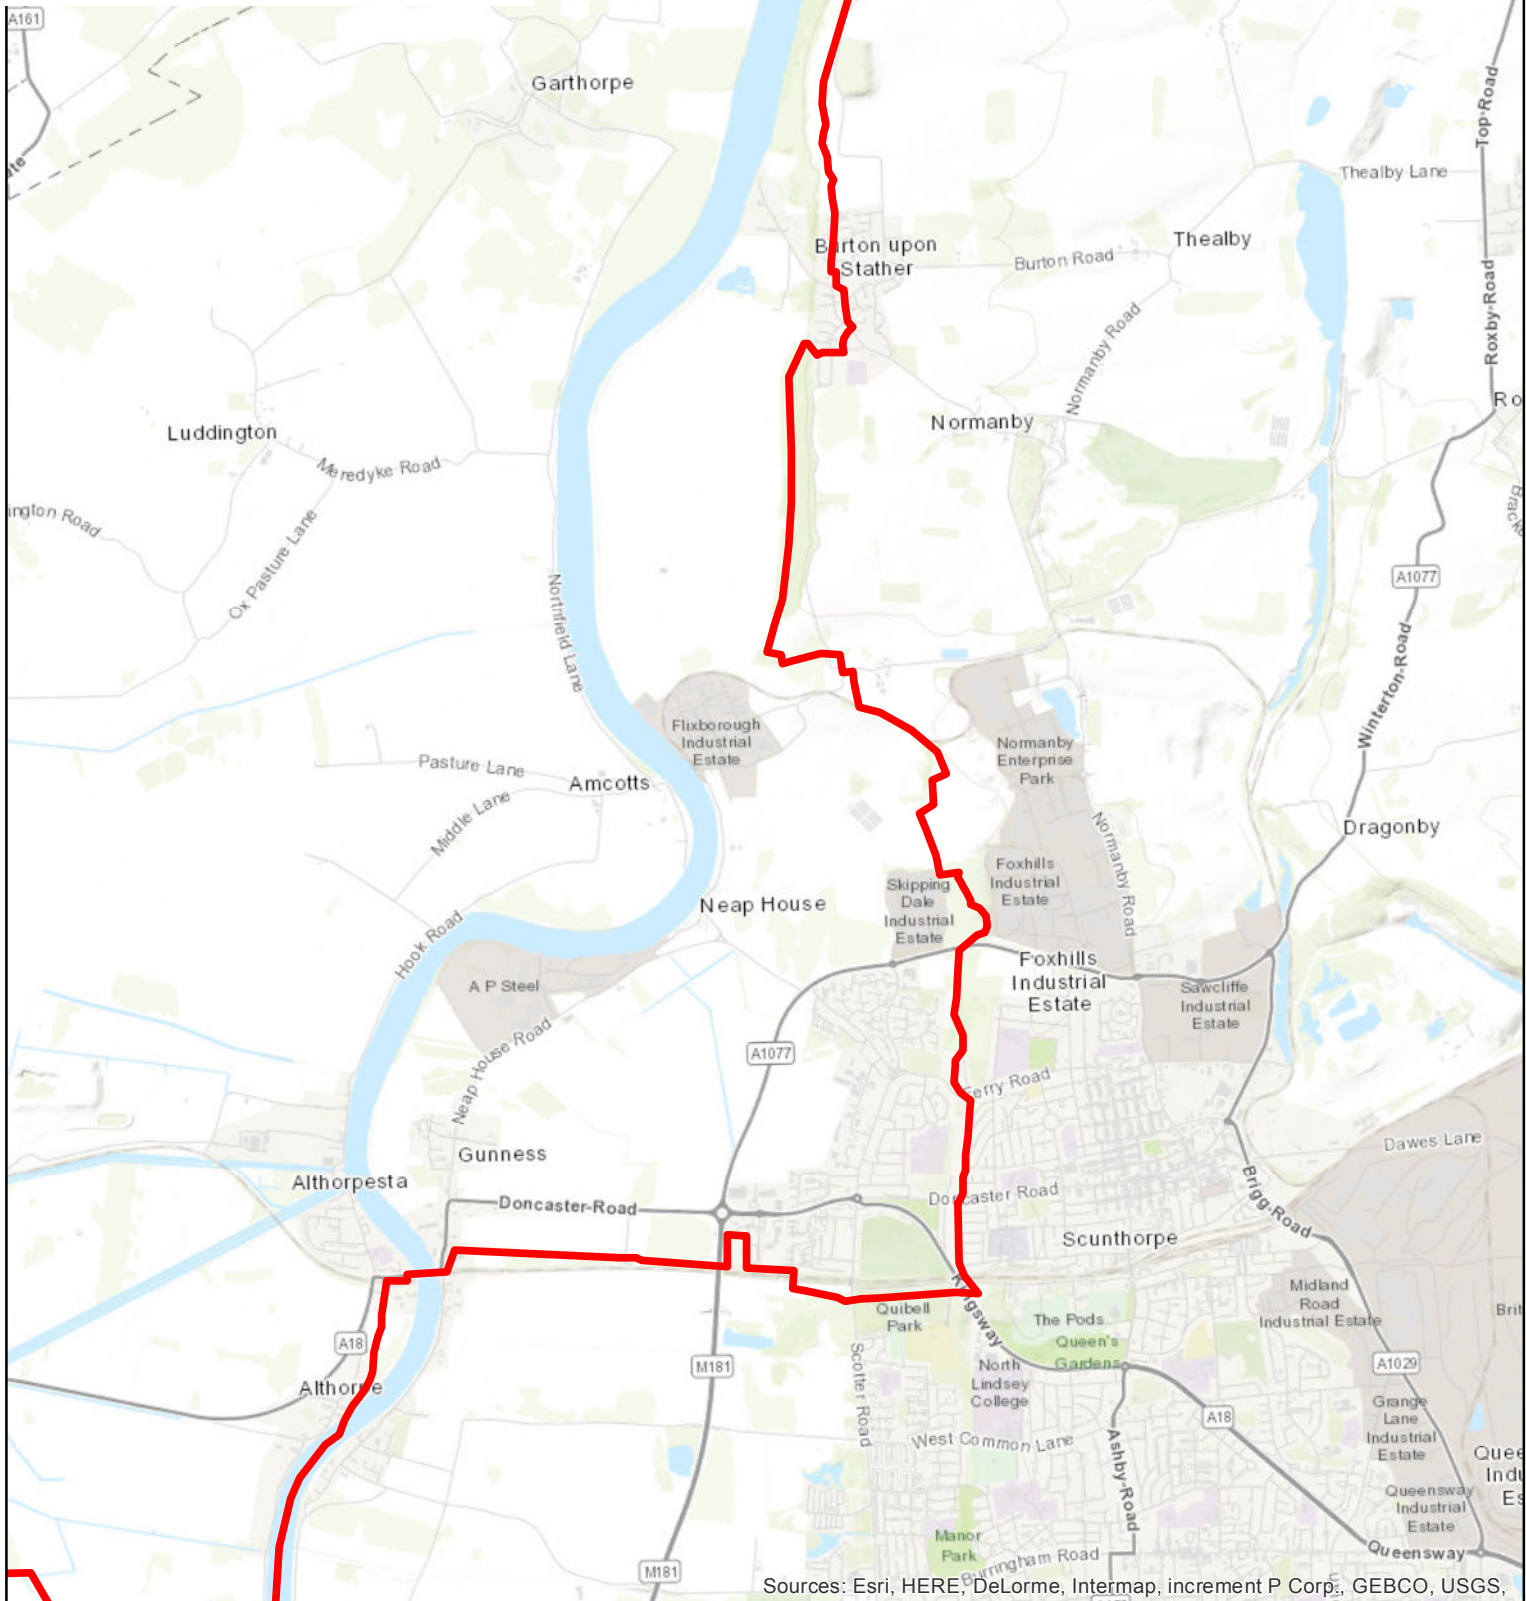

# Trent Valley Way Althorpe to Alkborough

March 2019

0 0.5 1 2 Kilometers

Sources: Esri, HERE, DeLorme, Intermap, increment P Corp., GEBCO, USGS,